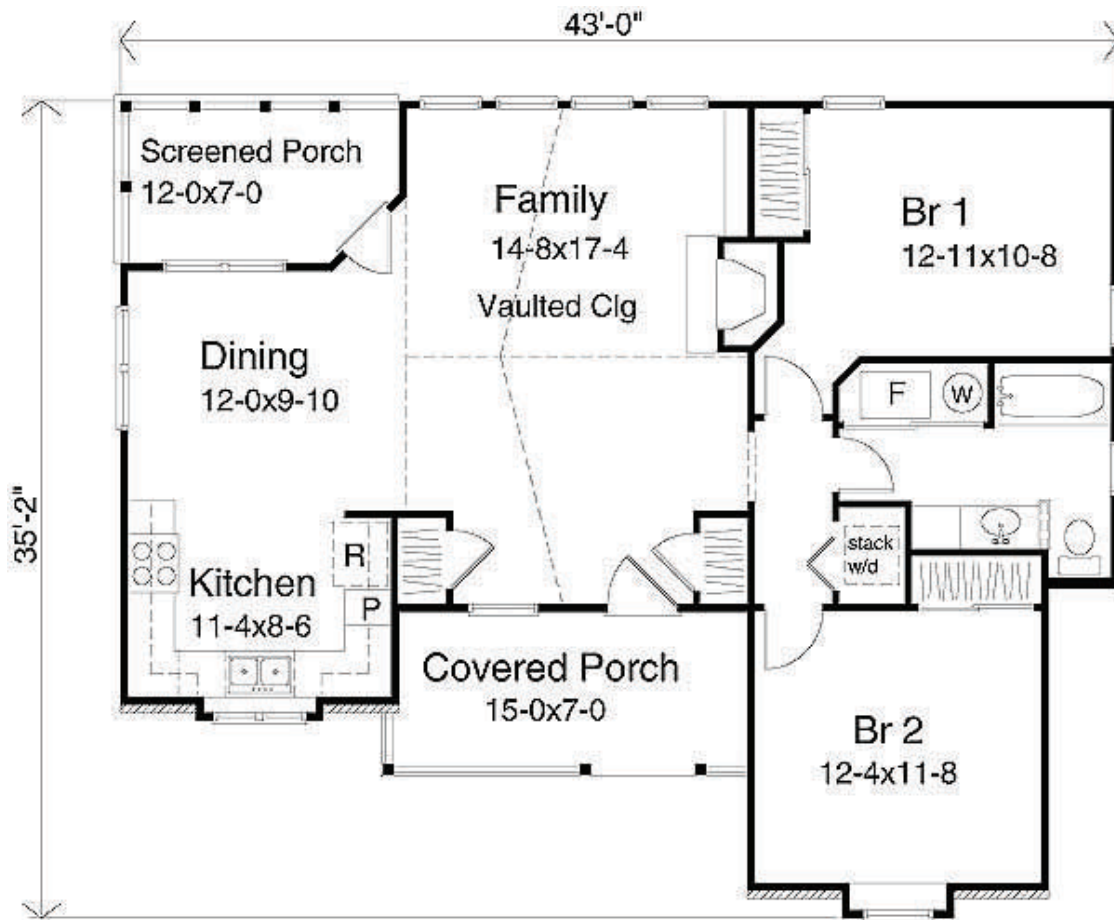

The Alpine

35' x 43'
2 Bedroom, 1 bath
1073 square feet

Plan number 22-120
houseplans.com

First Floor Plan

1,073 Square Feet